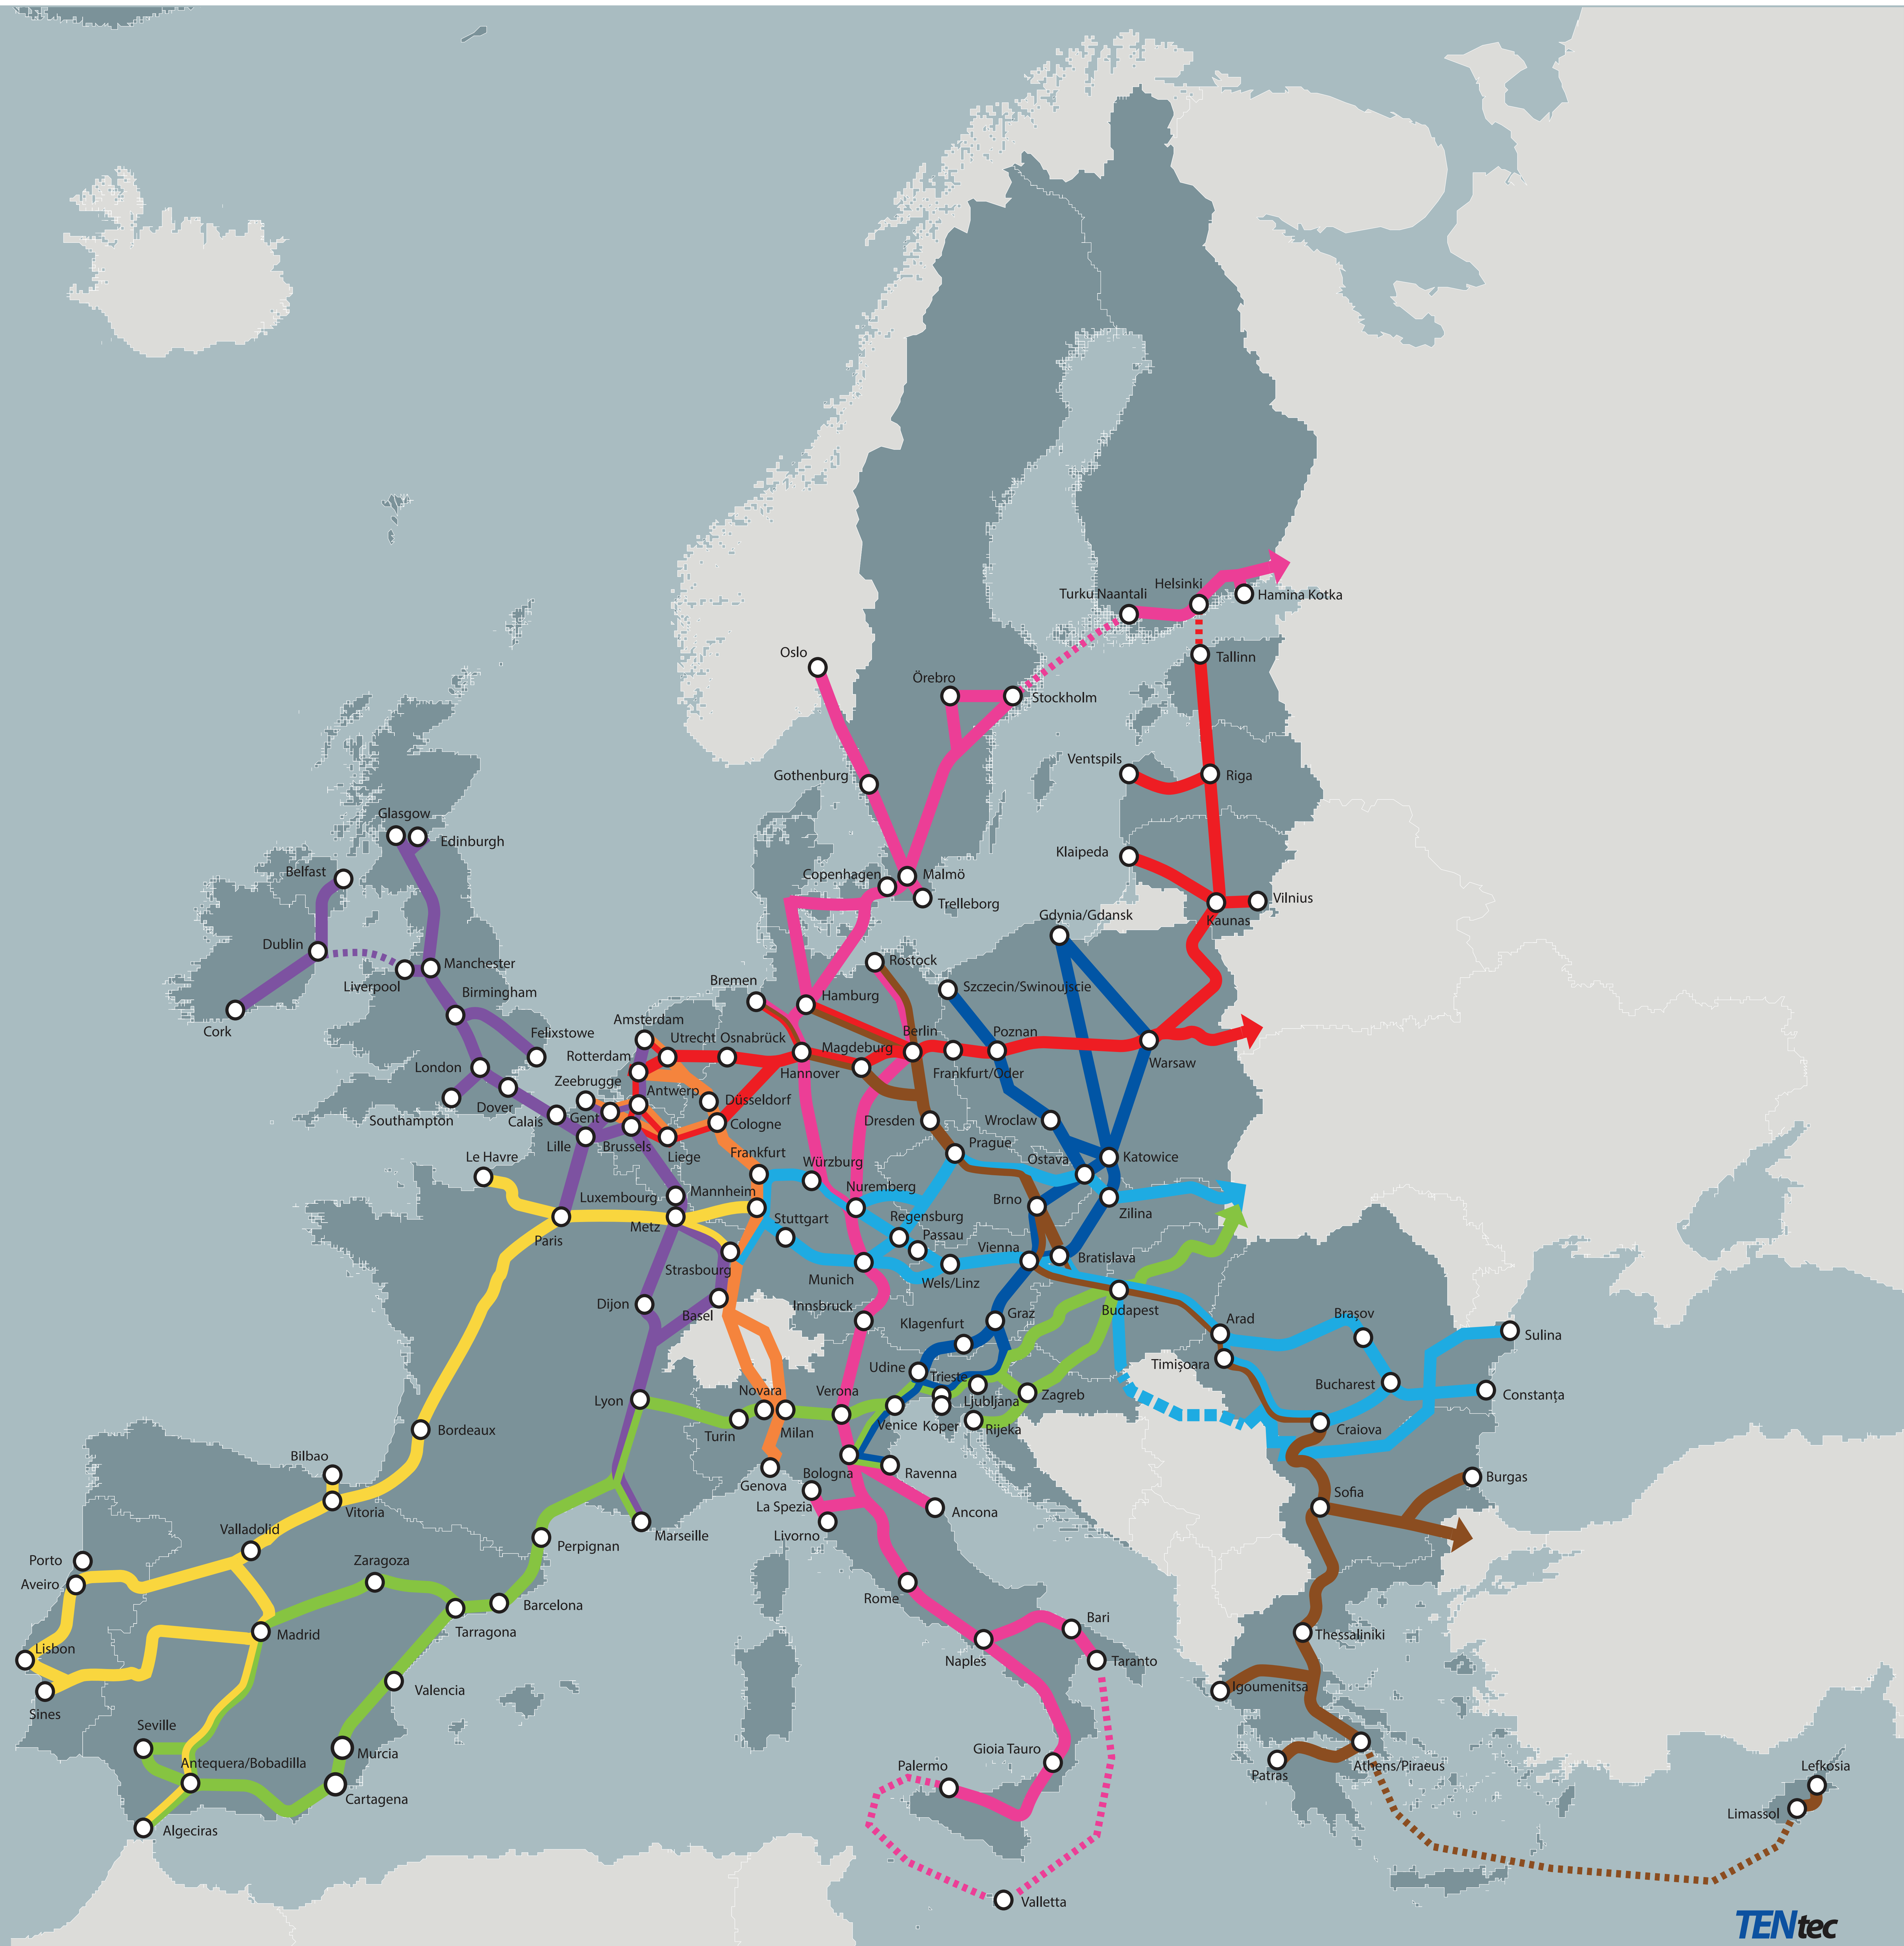

European
Commission

TRANS-EUROPEAN TRANSPORT NETWORK TEN-T CORE NETWORK CORRIDORS

Legend

- BALTIC - ADRIATIC
- NORTH SEA - BALTIC
- MEDITERRANEAN
- ORIENT / EAST-MED
- SCANDINAVIAN - MEDITERRANEAN
- RHINE - ALPINE
- ATLANTIC
- NORTH SEA - MEDITERRANEAN
- RHINE - DANUBE